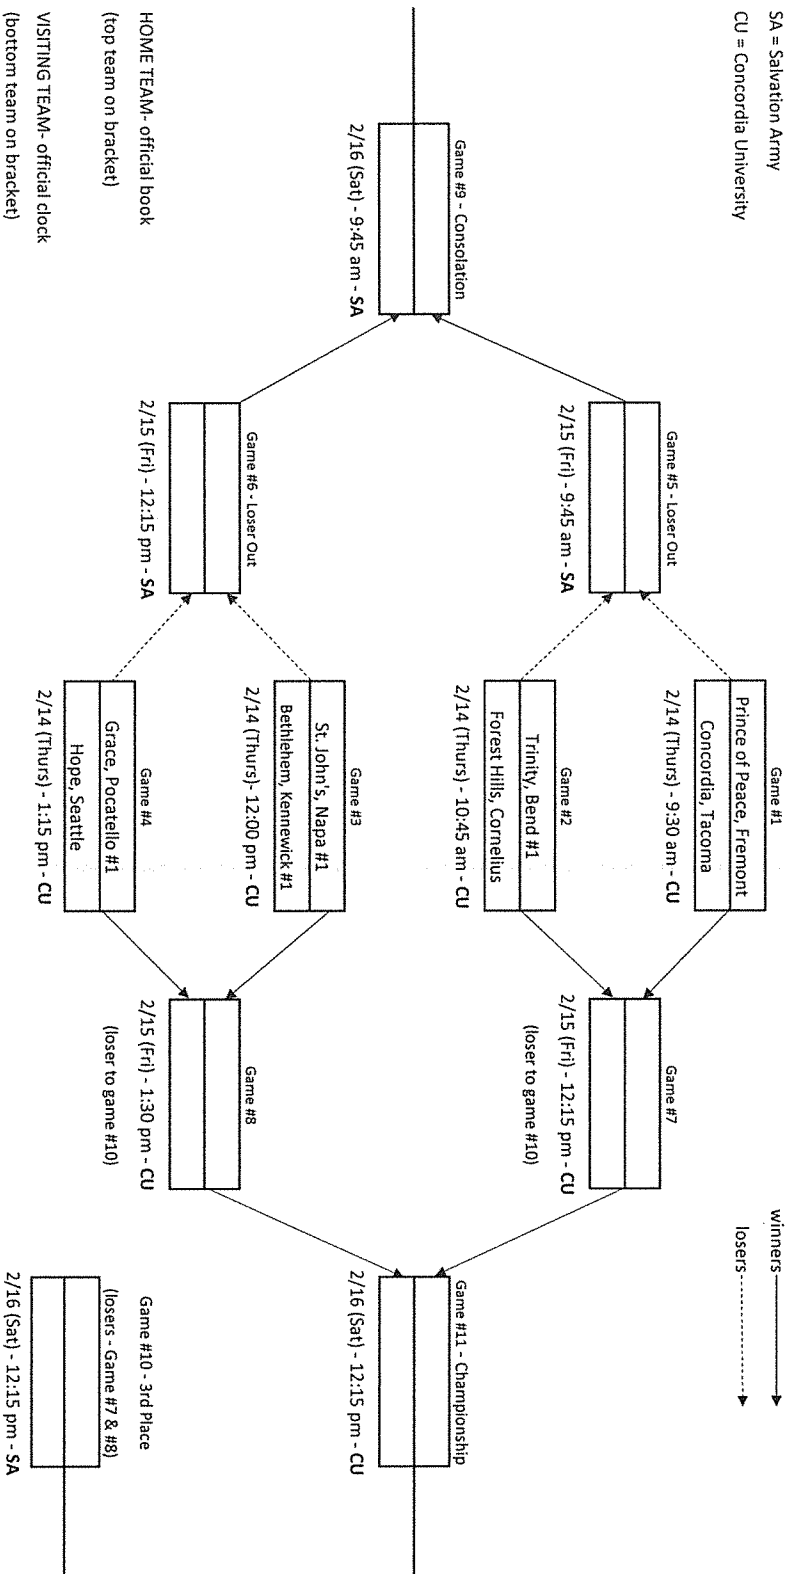

LEST 2019 - Boys - Columbia Division

as of 1-9-19

TLS = Trinity Lutheran School
 SA = Salvation Army
 CU = Concordia University

LEST 2019 - Girls - Columbia Division

05 of 1-9-19

TLS = Trinity Lutheran School
 SA = Salvation Army
 CU = Concordia University

HOME TEAM- official book
 (top team on bracket)

VISITING TEAM- official clock
 (bottom team on bracket)