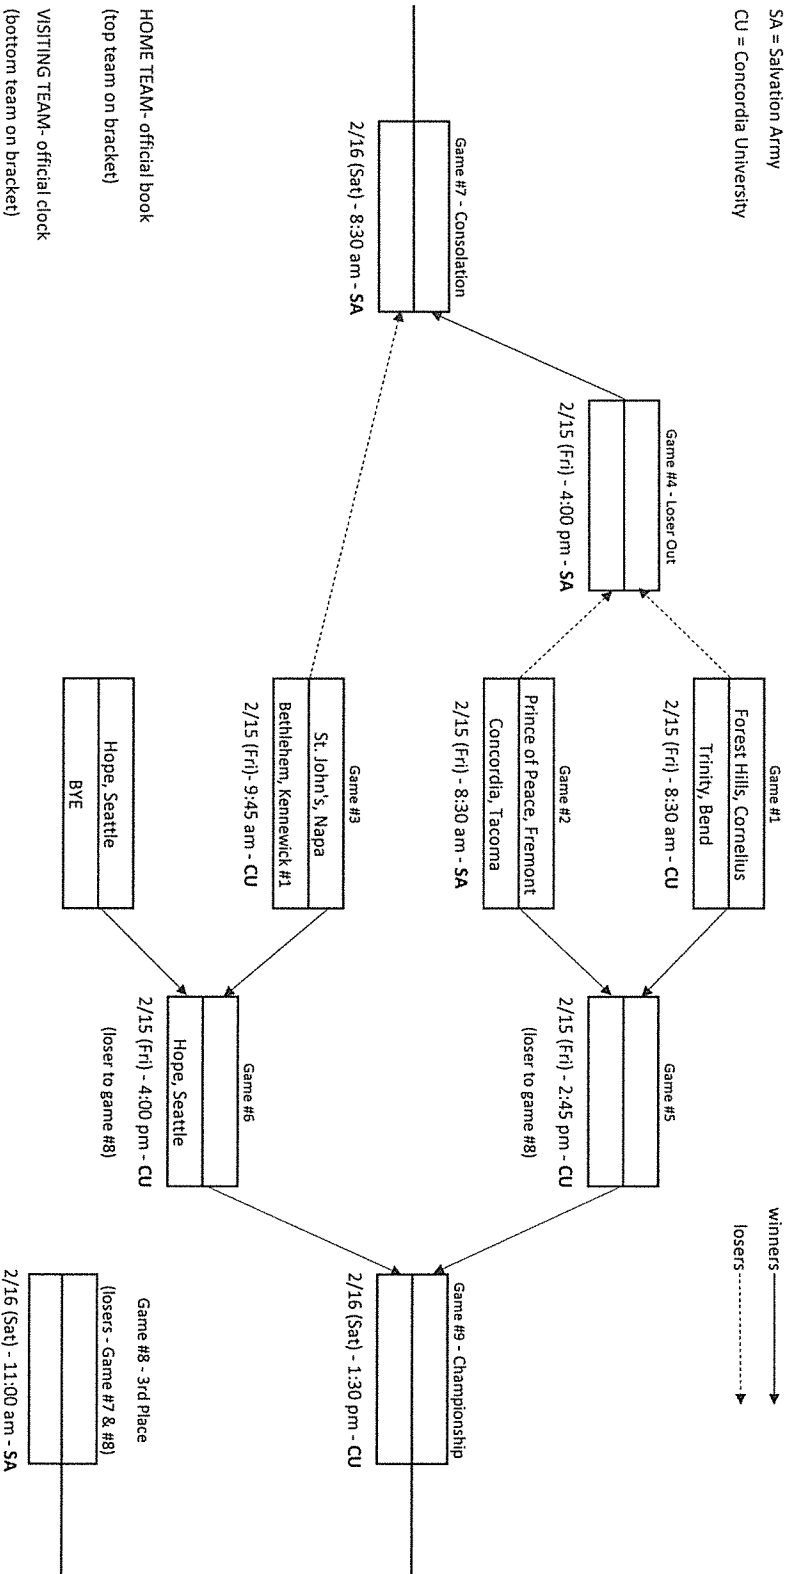

LEST 2019 - Boys - Columbia Division

as of 1-9-19

TLS = Trinity Lutheran School
 SA = Salvation Army
 CU = Concordia University

LEST 2019 - Girls - Columbia Division

05 of 1-9-19

TLS = Trinity Lutheran School
 SA = Salvation Army
 CU = Concordia University

HOME TEAM- official book
 (top team on bracket)

VISITING TEAM- official clock
 (bottom team on bracket)